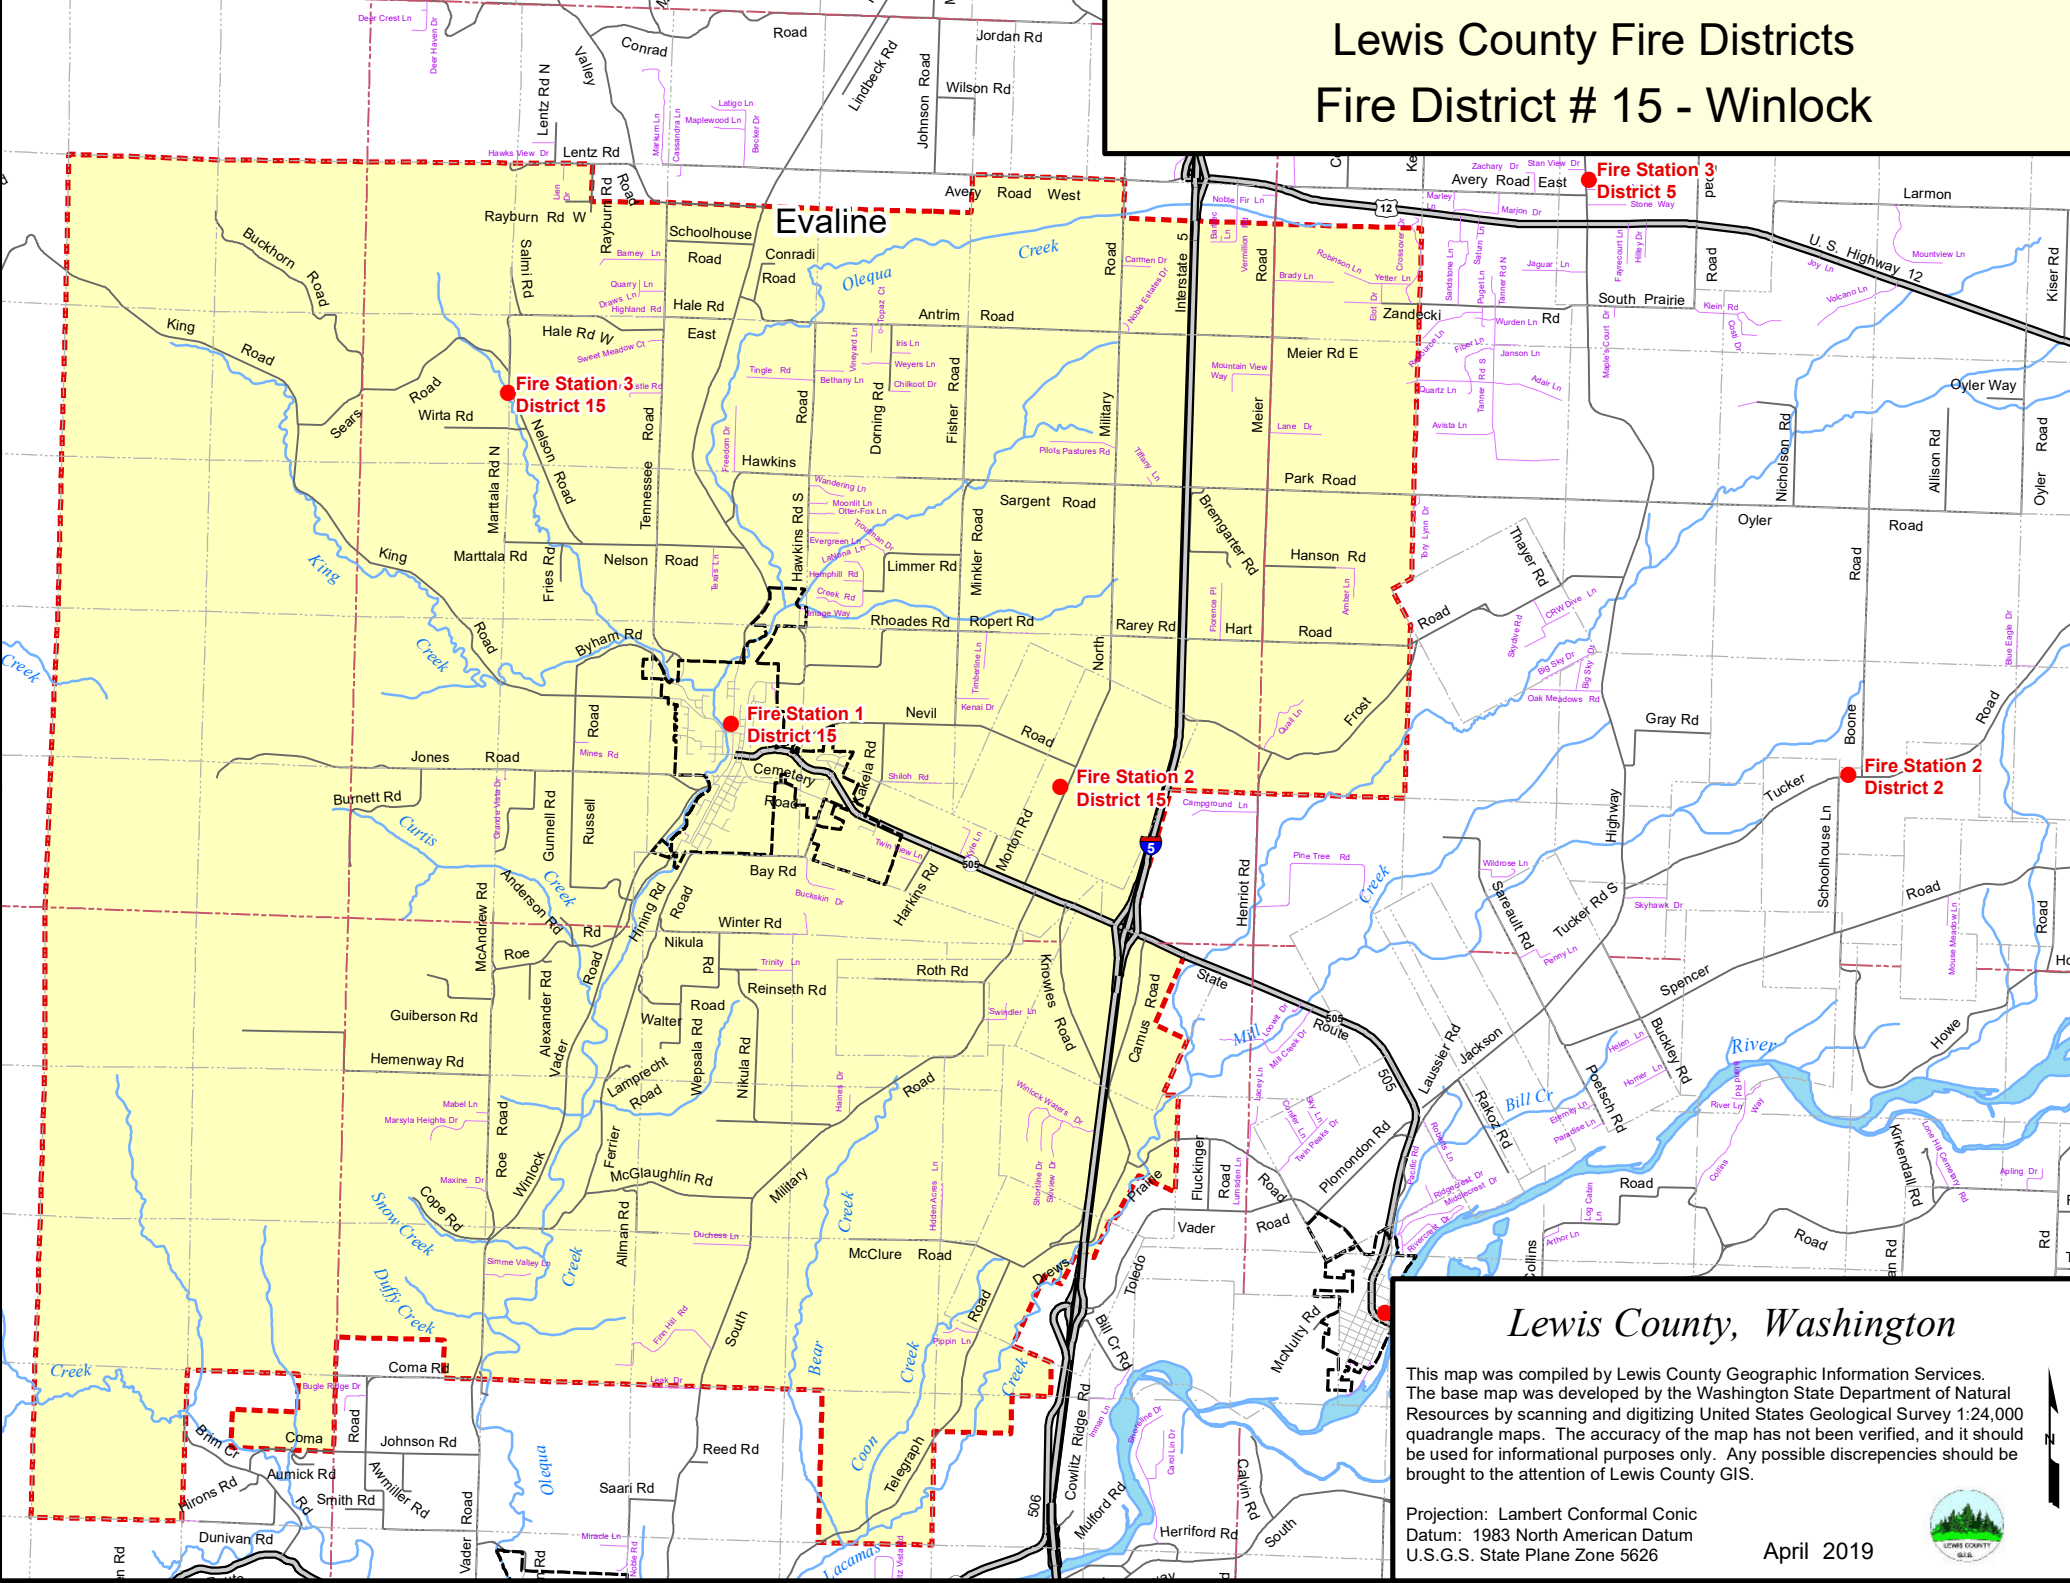

Lewis County Fire Districts

Fire District # 15 - Winlock

Lewis County, Washington

This map was compiled by Lewis County Geographic Information Services. The base map was developed by the Washington State Department of Natural Resources by scanning and digitizing United States Geological Survey 1:24,000 quadrangle maps. The accuracy of the map has not been verified, and it should be used for informational purposes only. Any possible discrepancies should be brought to the attention of Lewis County GIS.

Projection: Lambert Conformal Conic
Datum: 1983 North American Datum
U.S.G.S. State Plane Zone 5626

April 2019